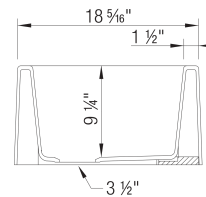

Optional Accessories

3-in-1 Basket Strainer 441231

3-in-1 Disposal Flange 441232

Warranty

BLANCO offers a limited lifetime warranty on all sinks and faucets, as well as a one-year warranty on all custom accessories.

Code/Standards Compliance

BLANCO sinks and faucets are third-party tested and certified to standards and listed by applicable certification bodies. For more information on individual product listings, contact our office or listing organization.

View our how-to videos to learn more about installing and caring for BLANCO products:

<https://www.blanco.com/us-en/service/how-to-videos/how-to-videos-for-sinks/>